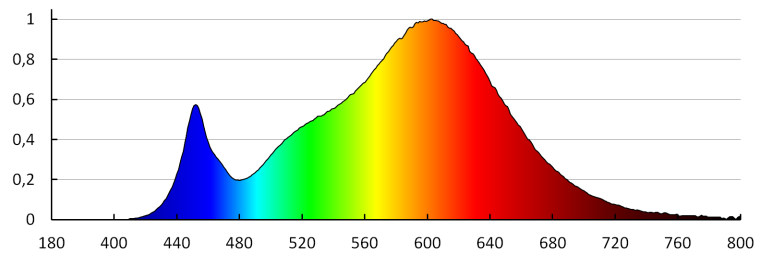

LOGISTIC DATA:

Packaging method: 100

Number of units in the packaging: 100

Net unit weight [g]: 90

Grammage [g]: 122

Length of a unit pack [cm]: 10.5

Width of a unit pack [cm]: 3

Height of a unit pack [cm]: 11

Weight of a cardboard box [kg]: 12.2

Width of a cardboard box [cm]: 23

Height of a cardboard box [cm]: 24.5

Length of a cardboard box [cm]: 78

Volume of a cardboard box [m³]: 0.043953

KANLUX S.A. (kat 29581) AREL LED DO 6W-WW / LDC (Polar)