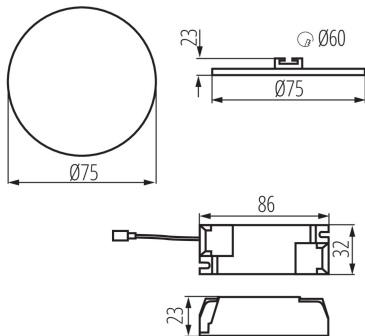

29581 AREL LED DO 6W-WW

Downlight fitting